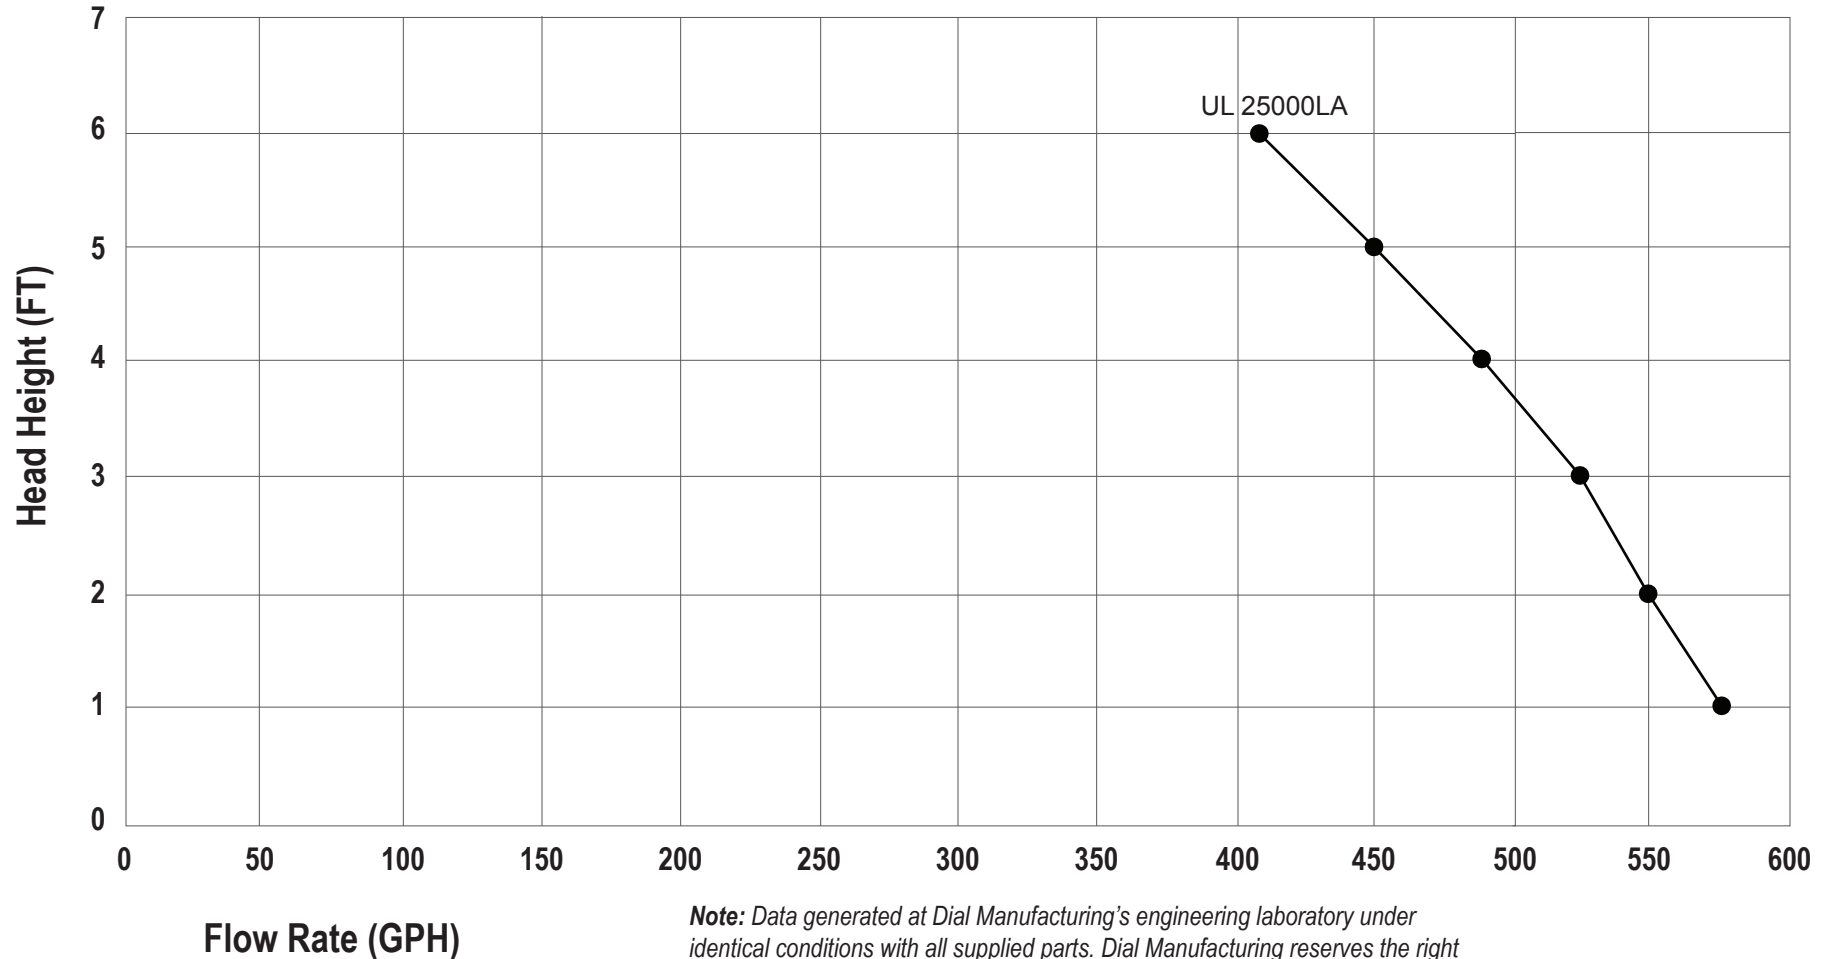

# Pump Flow Rate Performance (120 VAC, 60 HZ)

## Dial Manufacturing UL 25000LA Pump

*Note: Data generated at Dial Manufacturing's engineering laboratory under identical conditions with all supplied parts. Dial Manufacturing reserves the right to update data shown without notice.*