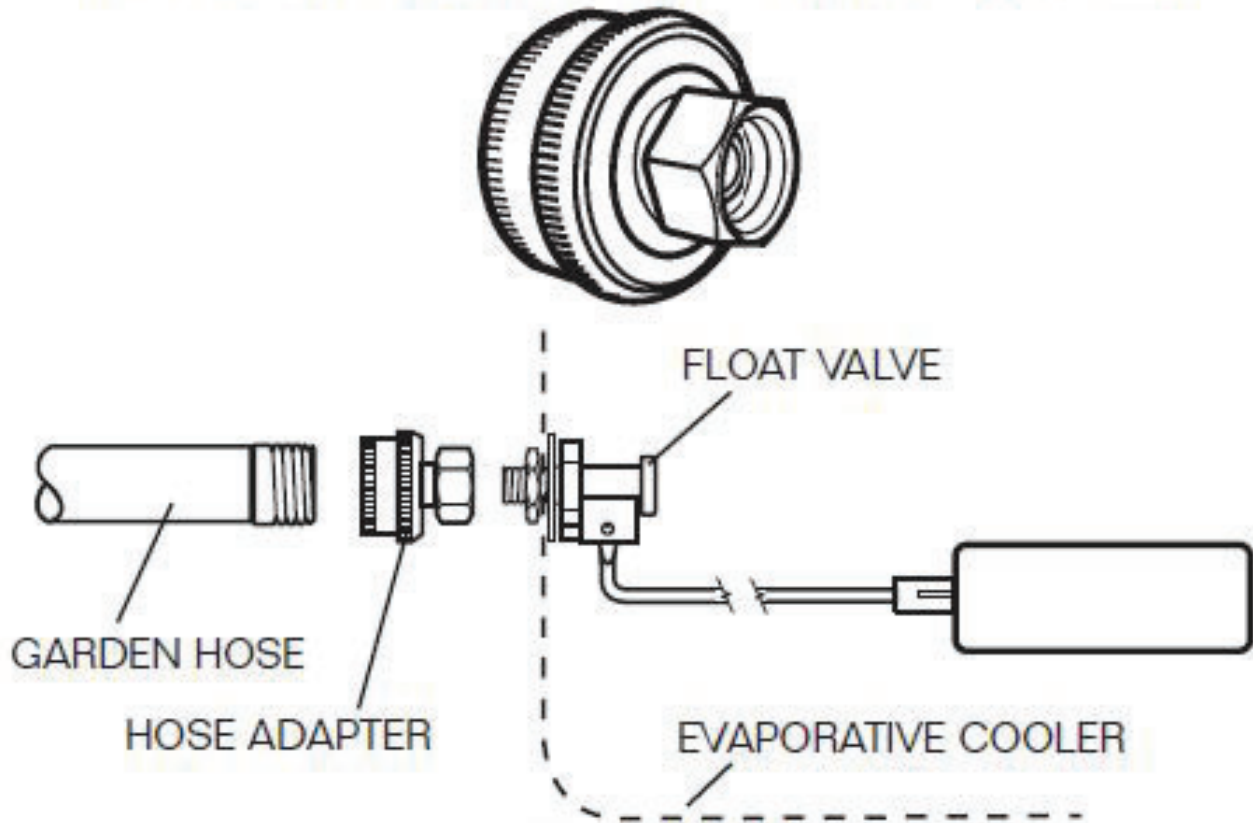

GARDEN HOSE ADAPTER FOR PORTABLE COOLERS

1/4" COMPRESSION

USE TO RUN WATER TO PORTABLE COOLER

CAUTION:

Turn off electricity at circuit breaker before working on evaporative cooler.

NOT FOR USE WITH POTABLE WATER LINES